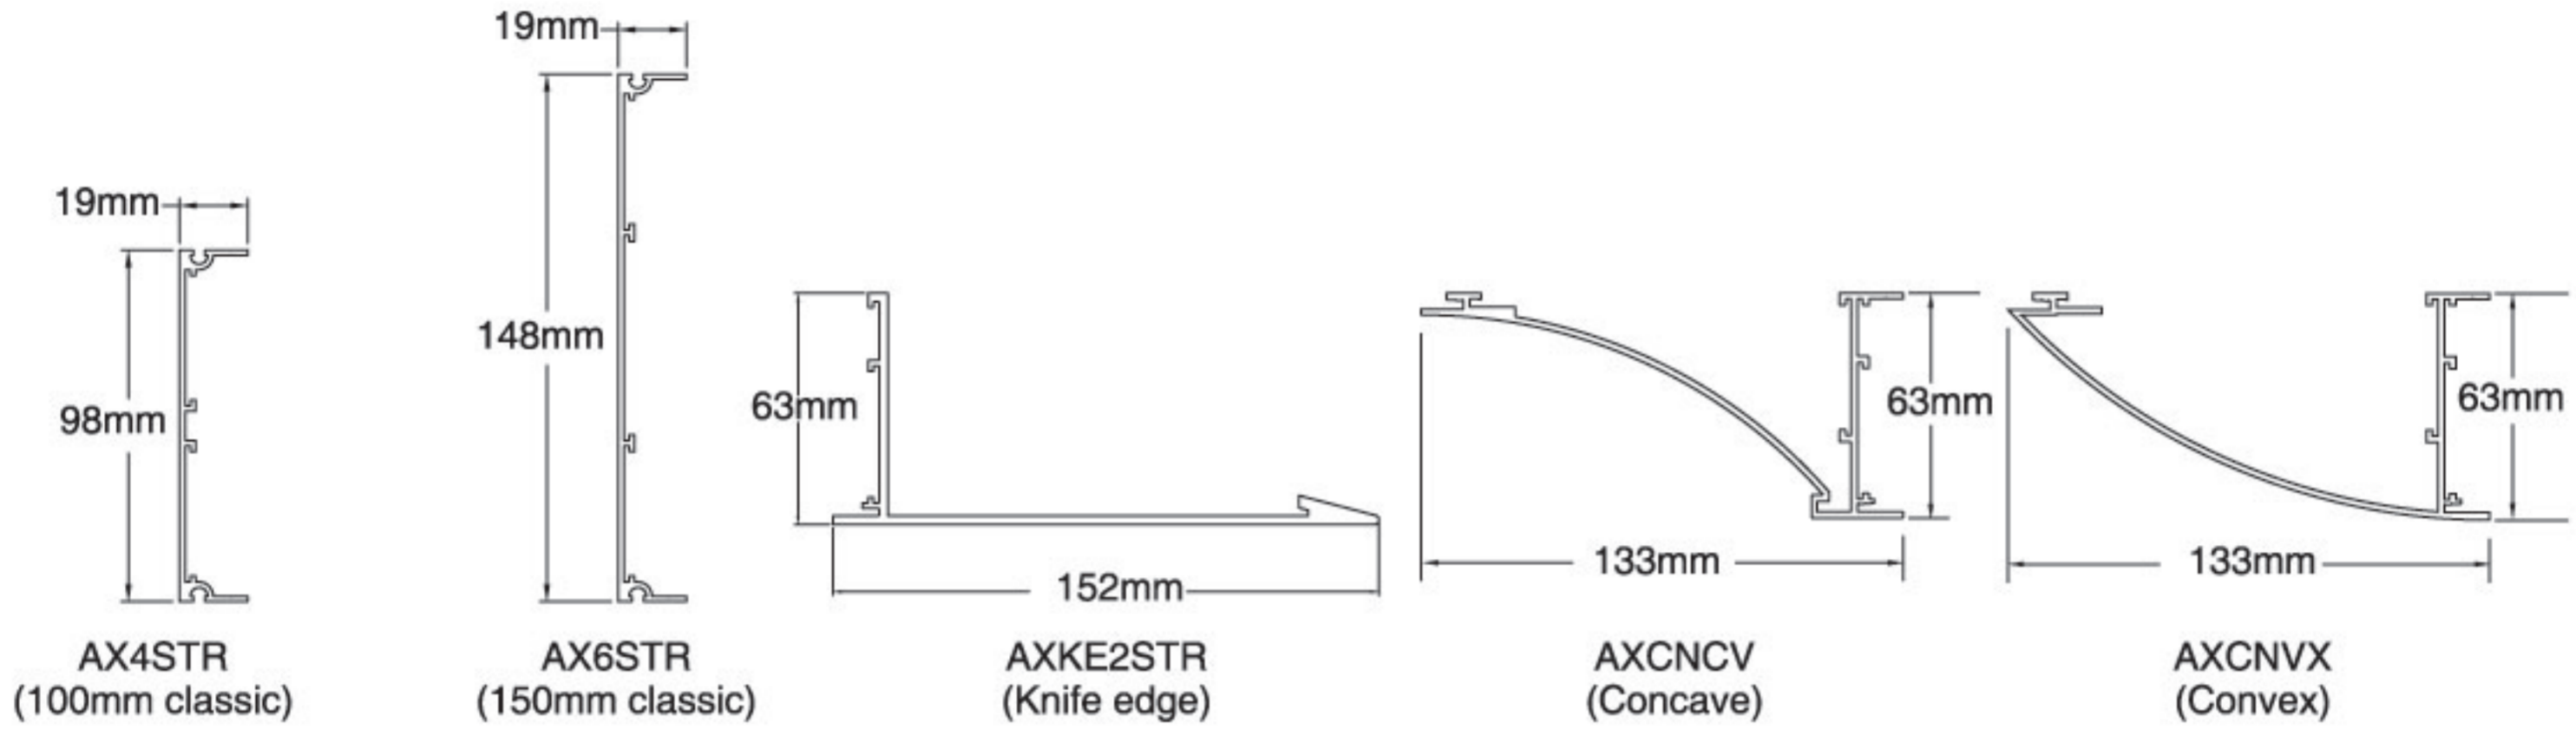

Installation and Accessories

Axiom Profiles