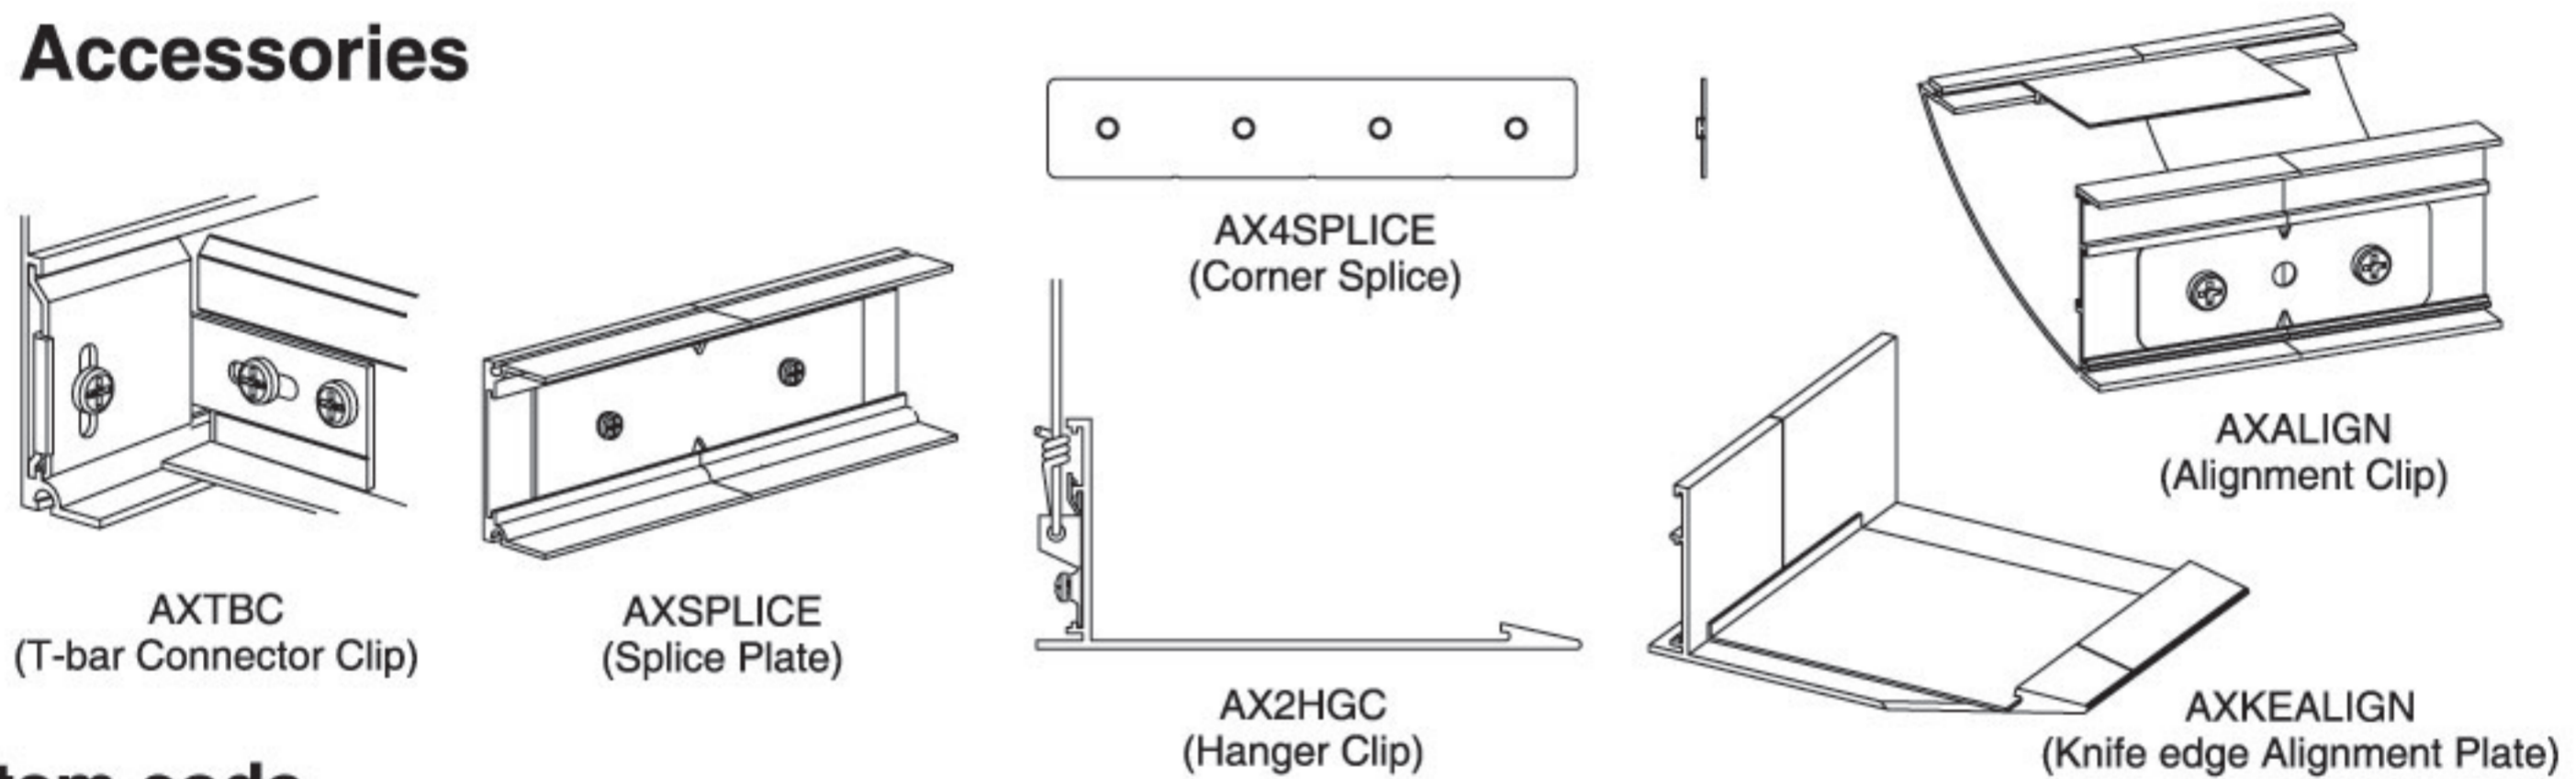

## Installation and Accessories

### Item code

Description	Color	Height(mm)	Width(mm)	Length(mm)	Item Code
100mm classic Straight	Global White	98	19	3000	AX4STR
100mm Quick Ship Inside 90° Corner	Global White	98	19	300x300	AX4QSIG
100mm Quick Ship Outside 90° Corner	Global White	98	19	300x300	AX4QSOS
150mm classic Straight	Global White	148	19	3000	AX6STR
150mm Quick Ship Inside 90° Corner	Global White	148	19	300x300	AX6QSIG
150mm Quick Ship Outside 90° Corner	Global White	148	19	300x300	AX6QSOS
Knife Edge Straight	Global White	63	152	3000	AXKE2STR
Knife Edge Welded Inside 90° Corner	Global White	63	152	300x300	AXKE90IC
Knife Edge Welded Outside 90° Corner	Global White	63	152	300x300	AXKE90OC
Concave Straight	Global White	63	133	3000	AXCNCV
Concave Welded Inside 90° Corner	Global White	63	133	300x300	AXCNCVIS
Concave Welded Outside 90° Corner	Global White	63	133	300x300	AXCNCVOS
Convex Straight	Global White	63	133	3000	AXCNVX
Convex Welded Inside 90° Corner	Global White	63	133	300x300	AXCNVXIS
Convex Welded Outside 90° Corner	Global White	63	133	300x300	AXCNVXOS