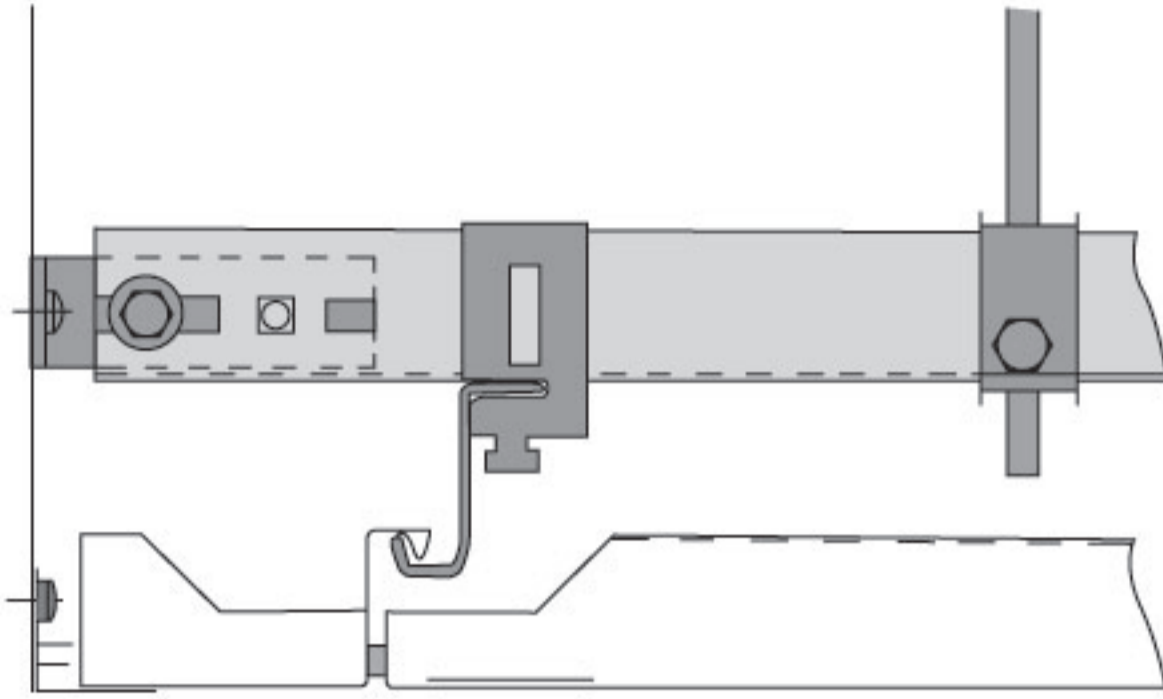

Installation and Accessories

Product Data

Item Code	Material	Color	Size(mm)	Thickness (mm)	Perforation	Dia (mm)	Open area (%)	Soundtex
BP445027M6A1WHP	Steel	Global White	300x1200	0.70	-	-	-	-
BP446027M6B2WHP	Steel	Global White	300x1200	0.70	Micro perforated	1.5	22%	✓
BP446027M6A2WHP	Steel	Global White	300x1200	0.70	Standard perforated	2.5	16%	✓